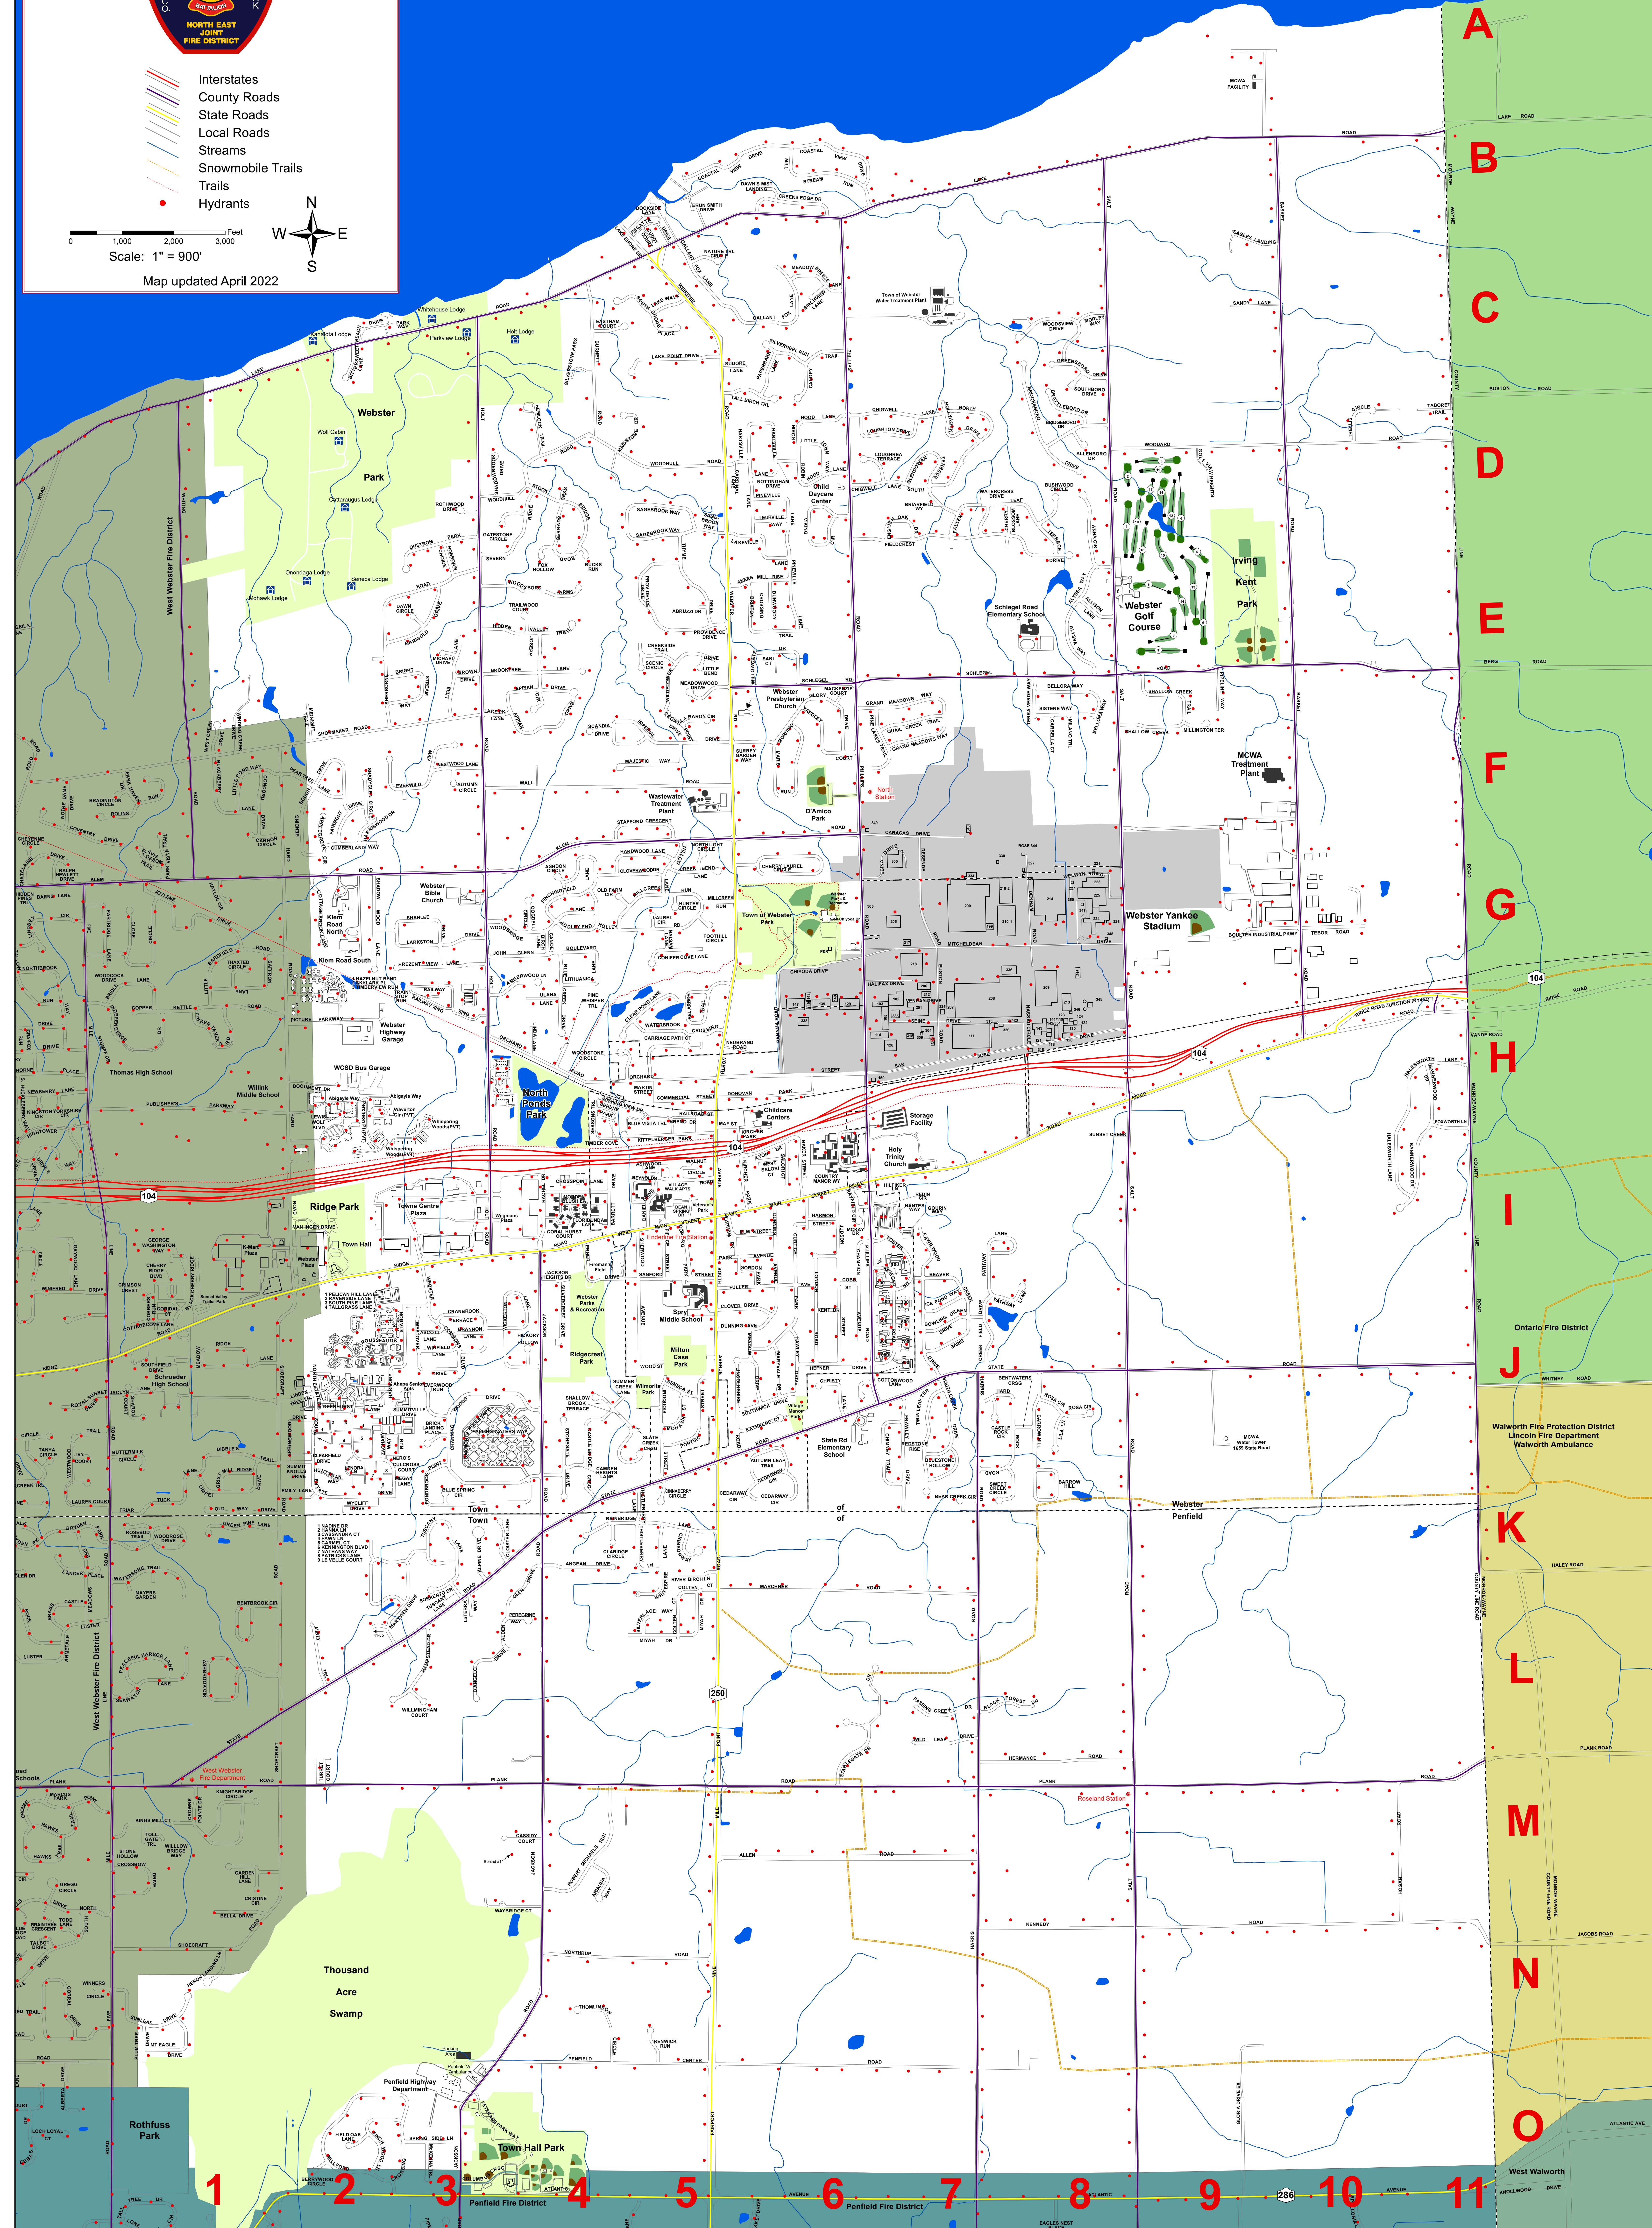

NORTH EAST JOINT FIRE DISTRICT

Lake Ontario

- Interstates
- County Roads
- State Roads
- Local Roads
- Streams
- Snowmobile Trails
- Trails
- Hydrants

0 1,000 2,000 3,000 Feet

Scale: 1" = 900'

Map updated April 2022

A
B
C
D
E
F
G
H
I
J
K
L
M
N
O

1 2 3 4 5 6 7 8 9 10 11

Ontario Fire District
Walworth Fire Protection District
Lincoln Fire Department
Walworth Ambulance

West Walworth